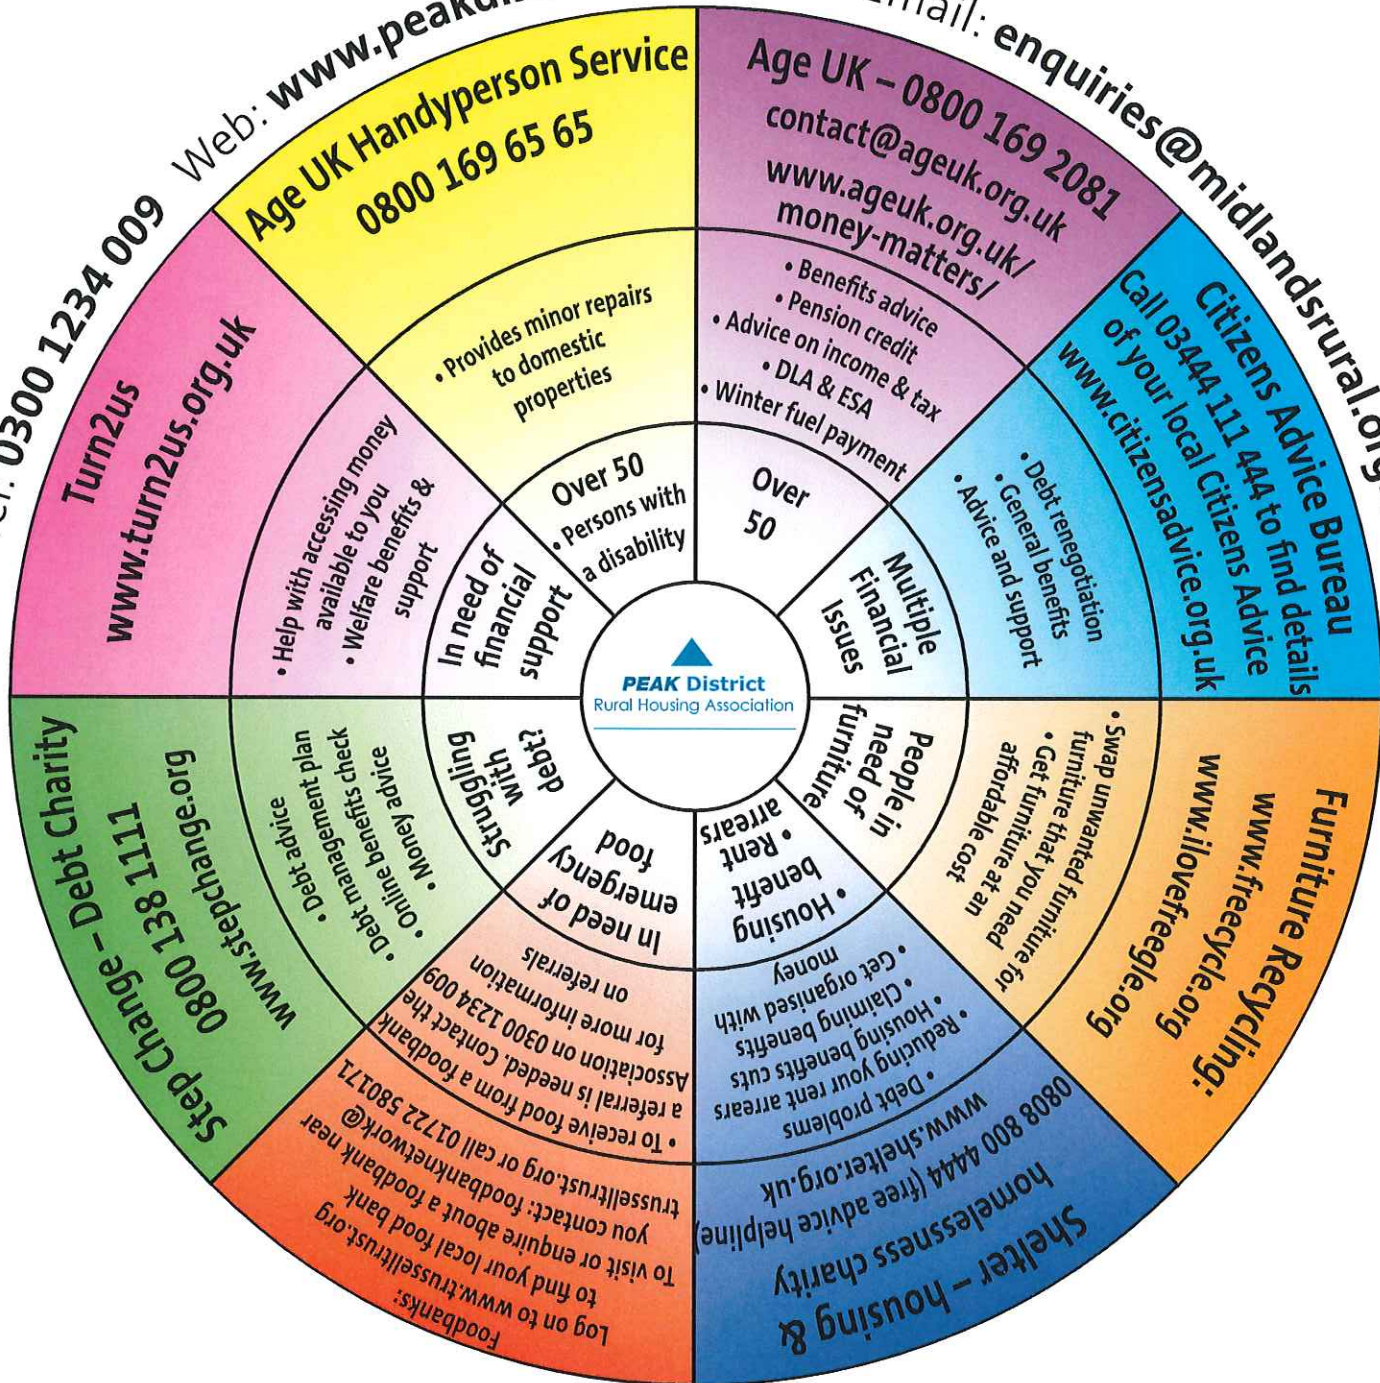

Tel: 0300 1234 009 Web: www.peakdistrictrha.org.uk Email: enquiries@midlandsrural.org.uk

Like us on 